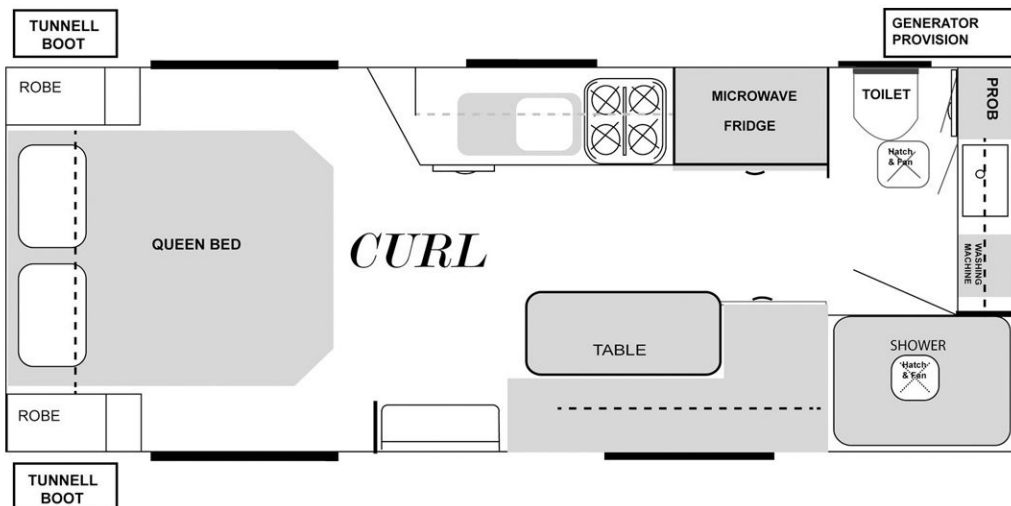

20'6 MALIBU CURL

✓ Ball: 180 kgs

✓ ATM: 2700 kgs

✓ Tare: 2150 kgs

✓ Axle: Single

✓ Suspension: Independent Dexter Torflex

✓ Sleeps: 2

- Full kitchen with 190ltr fridge and slide out pantry
- Full ensuite with washing machine
- Queen lift up island bed
- High spec electrical including fan and 24' TV
- Solar and battery