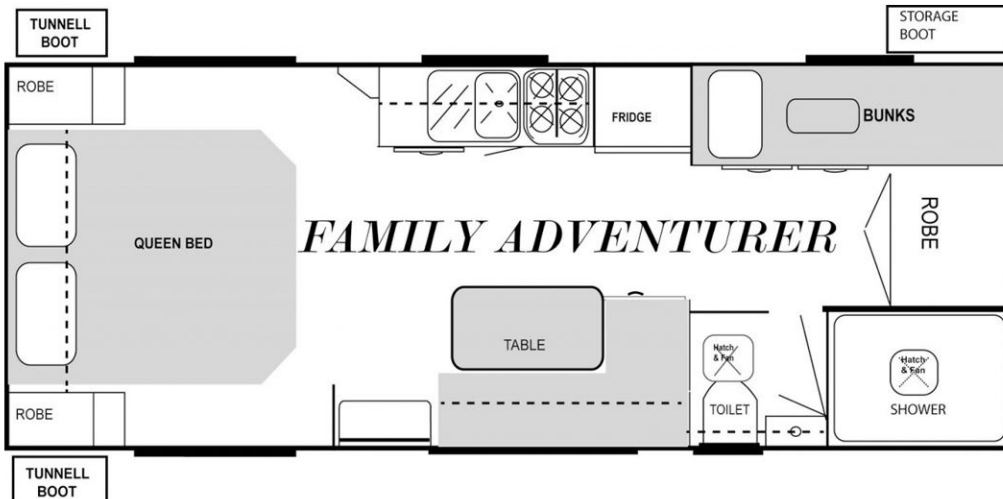

21'4 MALIBU FAMILY ADVENTURE WILDTRACKER

✓ Ball: 180 kgs

✓ ATM: 3400 kgs

✓ Tare: 2680 kgs

✓ Axle: Tandem

✓ Suspension: Alko Enduro

✓ Sleeps: 6

- Full kitchen with 190ltr fridge and slide out pantry
- Full ensuite with washing machine
- Queen lift up island bed
- High spec electrical including fan and 24' TV
- Large tool box with slide out
- Dual solar panels & dual batteries.

CHASSIS

G&S Brand Chassis
 6" Heavy Duty A-Frame
 ALKO Enduro Independent Suspension
 3" Chassis Raiser
 D035 Off-Road Coupling
 Jockey Wheel
 Heavy Duty Bumper Bar
 Bolt on Spare Wheel Fitted to Rear Bumper
 Large Top Access Toolox on Extended Aframe
 Pull Out Step
 16" Off Road Alloy Wheels
 Electric Brakes to all Wheels
 A-Frame Tap & Gas Regulator Protection
 Drop Down Stabilizer Legs
 Breaksafe Break Away Safety System
 Galvanised Wheel Arches
 Gal Protection to Water Tanks
 Tandem Axle